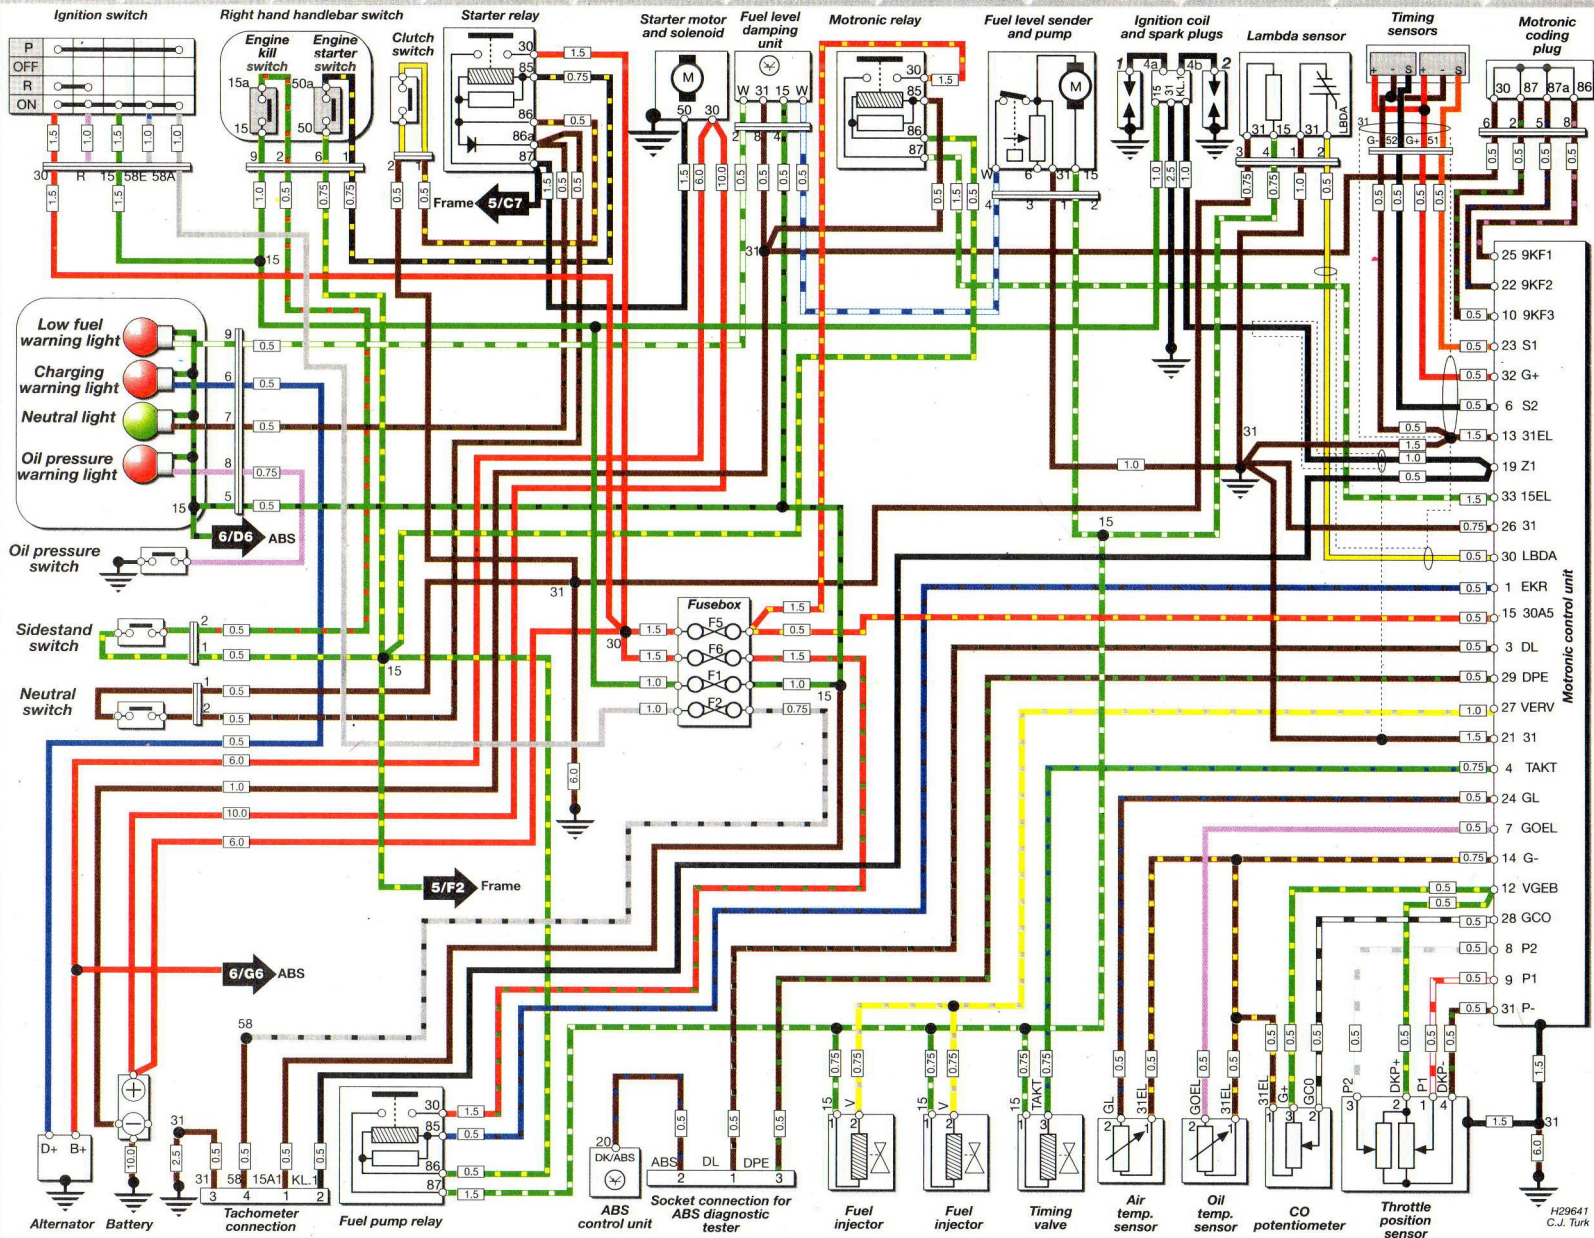

Diagram 1 : Engine circuit - R1100 RS, RT and GS

H29640
C.J. Turk

Diagram 2 : Engine circuit - R850/1100 R

H29641
C.J. Turk

Diagram 3 : Frame circuit - R1100 RS/RT

H29642
C.J. Turk

Diagram 4 : Frame circuit - R1100 GS

H29643
C.J. Turk

Diagram 5 : Frame circuit - R850/1100 R

H29644
C.J. Turk

H29646
C.J. Turk

Diagram 7 : Windshield circuit R1100 RT

H29647
C.J. Turk

Diagram 8 : Radio circuit R1100 RT

Engelse termen in bedradingsschema's